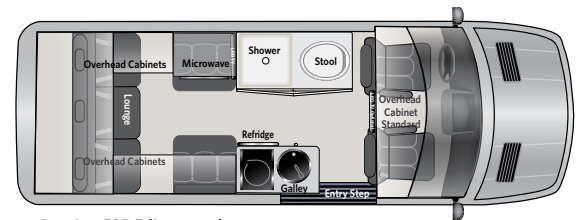

Large screen Fusion, CD, DVD, radio and NAV unit with complete refinish of lower dash and door accents.

Large shower with sink and porcelain toilet dual entrance door.

Full size refrigerator with large storage cabinet available on MD2 floor plans.

FD2 lounge with sofa sleeper extended.

Removable table

Slide out trash receptacle, refrigerator and smooth surface cooking top.

Designed with your comfort and convenience in mind, American Coach.

Patriot Floor Plans, Standard & Optional Features

MD2 (Lounge)

MD4 (Lounge)

Patriot "SD" (Lounge)

Interior Standard Features	170 EXT	SD
Suburban Tankless Instant Water Heater	■	■
13,500 BTU Roof Top AC (shore-line / Gen)	■	■
Diesel Powered Espar Furnace	■	■
2.5KW LP Onan Generator	■	■
2000 Watt Xantrex Smart Inverter	■	■
Satellite TV Prep	■	■
Wi-Fi Prep	■	■
HDMI Input	■	■
110V Outlets	■	■
USB 12V Chargers	■	■
Fusion In Dash NAV CD DVD AM/FM	■	■
Samsung HD LED Smart TV	■	■
Rear AM / FM Radio	■	■
Rear Blue-Ray DVD/CD Player	■	■
Rear JL Audio Speaker Upgrades	■	■
Deluxe Lighting Controls (Multi-Plex)	■	■
Overhead and Floor Courtesy Lighting	■	■
Smoke, LPG, CO Detectors	■	■
Fire Extinguisher	■	■
Fantastic Roof Fan w/Remote	■	■
Solid Surface Counter Tops	■	■
Sink	■	■
Induction Cook Top	■	■
Refrigerator 12V/ 110V	■	■
110V Convection Microwave	■	■
Removable Table / Dinette	■	■
Overhead Cabinet Package with Hidden Hinges	■	■
Wardrobe	■	■
Soft Touch Automotive Color Keyed Walls	■	■
Composite One Piece Flooring System	■	■
Soft Touch Automotive Headliner	■	■
Coordinated Door Panels	■	■
Custom Dash and Door Handle Wood Grain Finish	■	■
Custom Floor Mats W/Non-Slip Rubber Backing	■	■
Driver and Passenger Deluxe Seating Recover	■	■