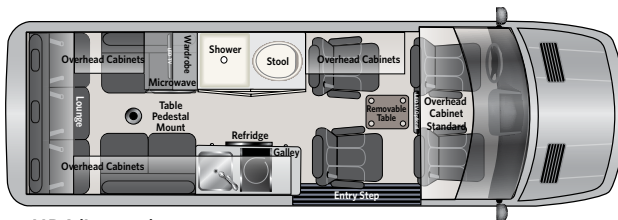

Large screen Fusion, CD, DVD, radio and NAV unit with complete refinish of lower dash and door accents.

Large shower with sink and porcelain toilet dual entrance door.

Full size refrigerator with large storage cabinet available on MD2 floor plans.

FD2 lounge with sofa sleeper extended.

Removable table

Slide out trash receptacle, refrigerator and smooth surface cooking top.

Designed with your comfort and convenience in mind, American Coach.

Patriot Floor Plans, Standard & Optional Features

MD2 (Lounge)

MD4 (Lounge)

Patriot "SD" (Lounge)

Interior Standard Features	170 EXT	SD
Suburban Tankless Instant Water Heater	■	■
13,500 BTU Roof Top AC (shore-line / Gen)	■	■
Diesel Powered Espar Furnace	■	■
2.5KW LP Onan Generator	■	■
2000 Watt Xantrex Smart Inverter	■	■
Satellite TV Prep	■	■
Wi-Fi Prep	■	■
HDMI Input	■	■
110V Outlets	■	■
USB 12V Chargers	■	■
Fusion In Dash NAV CD DVD AM/FM	■	■
Samsung HD LED Smart TV	■	■
Rear AM / FM Radio	■	■
Rear Blue-Ray DVD/CD Player	■	■
Rear JL Audio Speaker Upgrades	■	■
Deluxe Lighting Controls (Multi-Plex)	■	■
Overhead and Floor Courtesy Lighting	■	■
Smoke, LPG, CO Detectors	■	■
Fire Extinguisher	■	■
Fantastic Roof Fan w/Remote	■	■
Solid Surface Counter Tops	■	■
Sink	■	■
Induction Cook Top	■	■
Refrigerator 12V/ 110V	■	■
110V Convection Microwave	■	■
Removable Table / Dinette	■	■
Overhead Cabinet Package with Hidden Hinges	■	■
Wardrobe	■	■
Soft Touch Automotive Color Keyed Walls	■	■
Composite One Piece Flooring System	■	■
Soft Touch Automotive Headliner	■	■
Coordinated Door Panels	■	■
Custom Dash and Door Handle Wood Grain Finish	■	■
Custom Floor Mats W/Non-Slip Rubber Backing	■	■
Driver and Passenger Deluxe Seating Recover	■	■